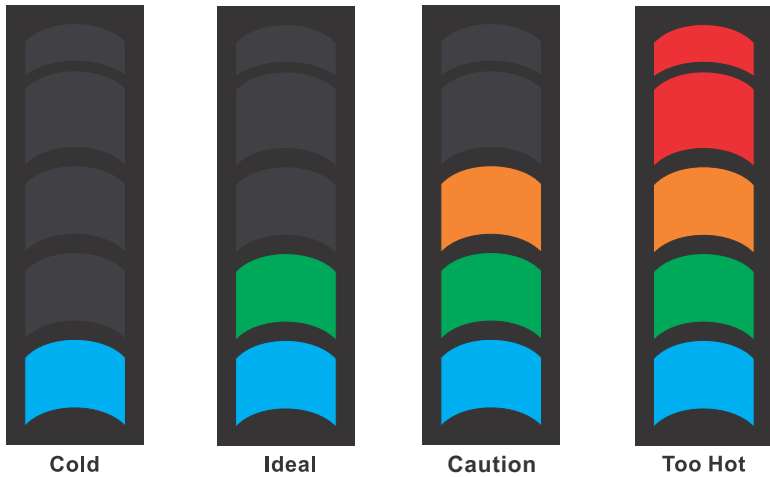

DIGITEMP[®] ER (EASY READ)

A New Generation of Temperature Monitoring

A continuous moving scale which increases or decreases with temperature

Blue = Cold
Green = OK
Orange = Caution
Red = Too Hot

DIGITEMP[®] ER

The new Digitemp[®] Easy Read series of Thermometer Cards

Accurate temperature readings with a coloured 'Easy-Read' liquid crystal temperature scale

The new generation of UK produced liquid crystal temperature monitors