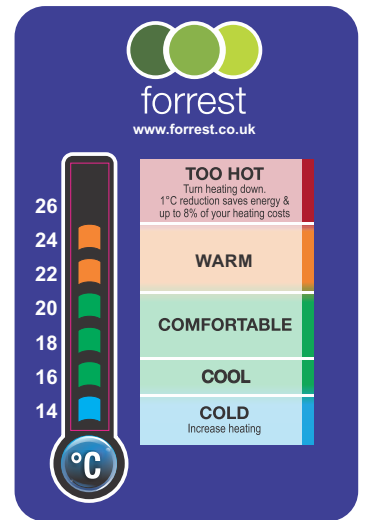

Room thermometer