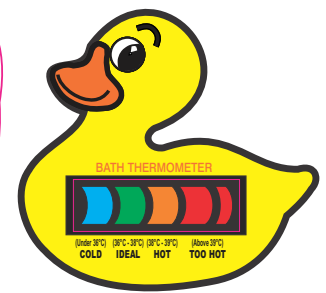

Shaped magnetic thermometers

Bath thermometer

'Promote your company with great British technology.'

The information in this brochure is correct at the time of publication. However, as we are continually revising our product range, specifications are subject to change and the information herein should not be relied upon by an individual customer unless specifically confirmed by us before an order is placed. None of the products featured are manufactured for or held out as suitable for use in any application unless specifically agreed in writing by ourselves.